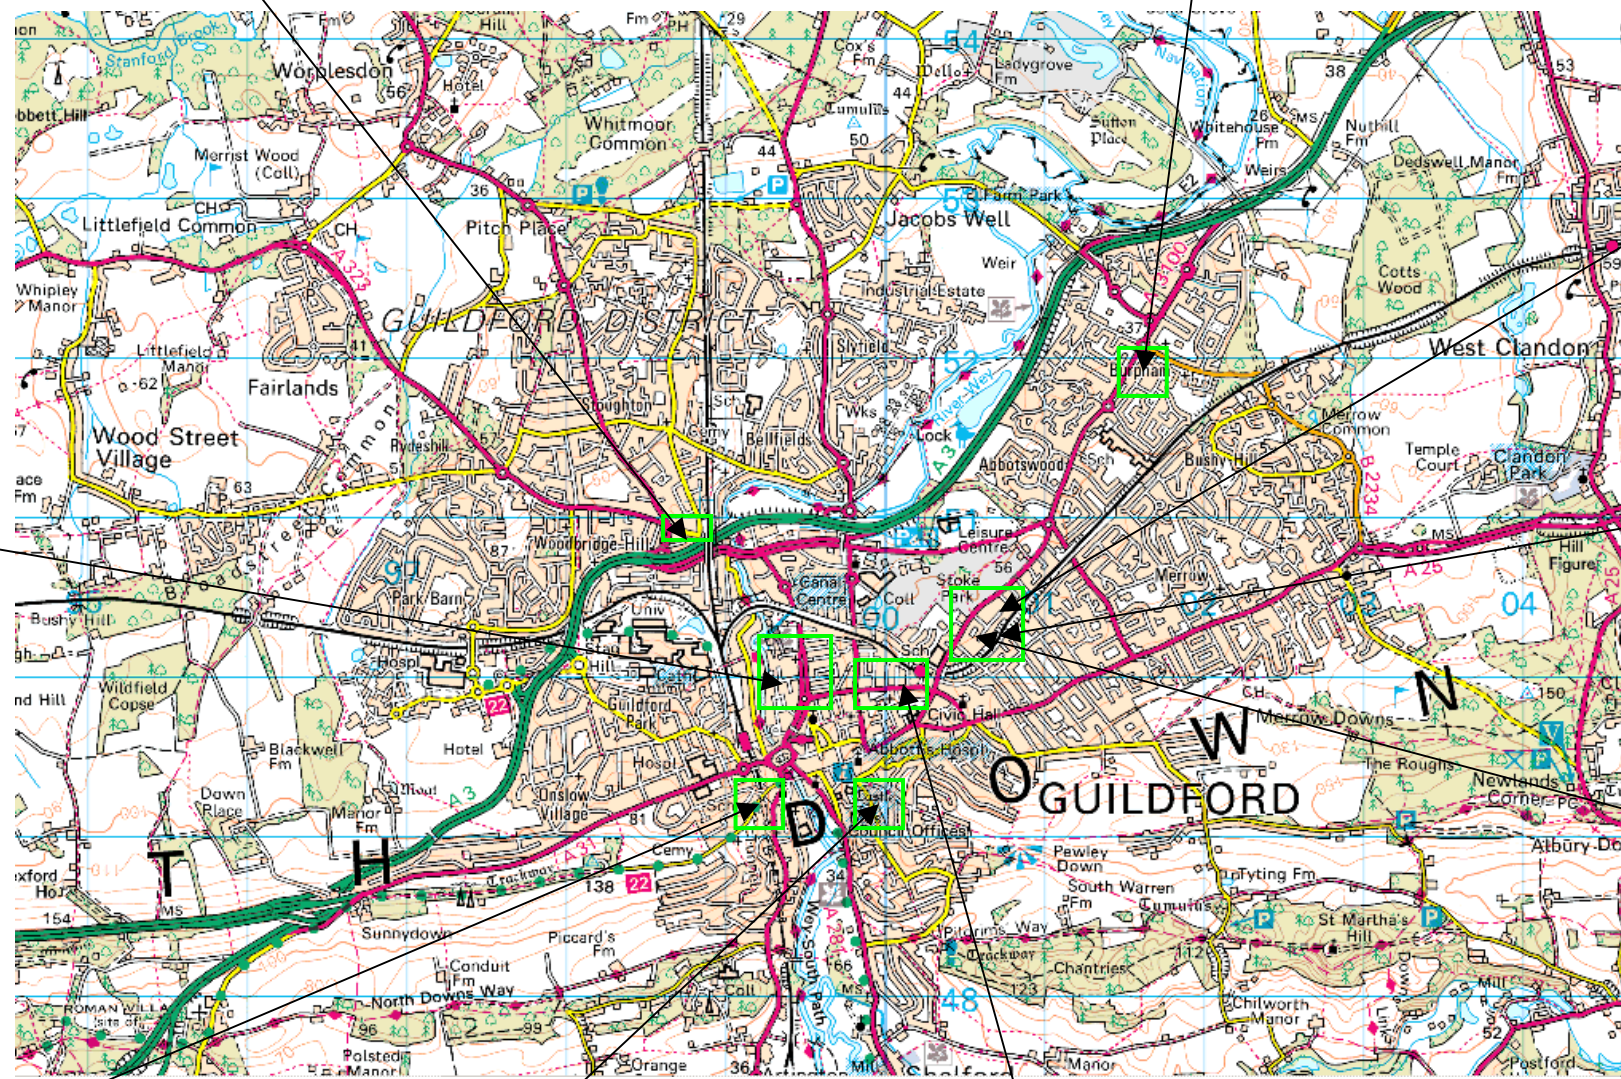

WOODBIDGE HILL
Spaces 17
WESTON ROAD
Spaces 8
Tariff Free 30 mins and medium

Operation Monday-Saturday
8.30 - 18.00 2hr n/r 1hr

KINGPOST PARADE
Spaces 37
Tariff Free 30 mins and medium

Operation Monday-Saturday
8.30 - 18.00 2hr n/r 1hr

DAPDUNE ROAD
Spaces 15
WOODBIDGE ROAD
Spaces 14
WILLIAM ROAD
Spaces 4
LEAS ROAD
Spaces 4
MARGARET ROAD
Spaces 5
GEORGE ROAD
Spaces 14
ARTILLERY ROAD
Spaces 9
ARTILLERY TERRACE
Spaces 8
CHURCH ROAD
Spaces 12

Tariff High
Operation Monday-Saturday
8.30 - 18.00 2hr n/r 1hr PH

AVONMORE AVENUE
Spaces 14
ENNISMORE AVENUE
Spaces 18

Tariff Medium
Operation Monday-Saturday
8.30 - 18.00 2hr n/r 1hr PH

ENNISMORE AVENUE
Spaces 9
LONDON ROAD
Spaces 16

Tariff Medium
Operation Monday-Saturday
8.30 - 18.00 4hr n/r 1hr PH

LONDON ROAD
Spaces 27

Tariff Medium or £5 all day
Operation Monday-Saturday
8.30 - 18.00

LAWN ROAD
Spaces 17
MILLMEAD TERRACE
Spaces 16
BURYFIELDS
Spaces 16
BURY STREET
Spaces 7

Tariff High
Operation Monday-Saturday
8.30 - 18.00 2hr n/r 1hr PH

WARWICKS BENCH
Spaces 12

Tariff Medium
Operation Monday-Saturday
8.30 - 18.00 2hr n/r 1hr PH

EAGLE ROAD
Spaces 12
FINCH ROAD
Spaces 4
FALCON ROAD
Spaces 7
SPRINGFIELD ROAD
Spaces 14
FOXENDEN ROAD
Spaces 8
VICTORIA ROAD
Spaces 10

Tariff High
Operation Monday-Saturday
8.30 - 18.00 2hr n/r 1hr PH

GUILD Plan_PD
Revision 1 (03/05/11)